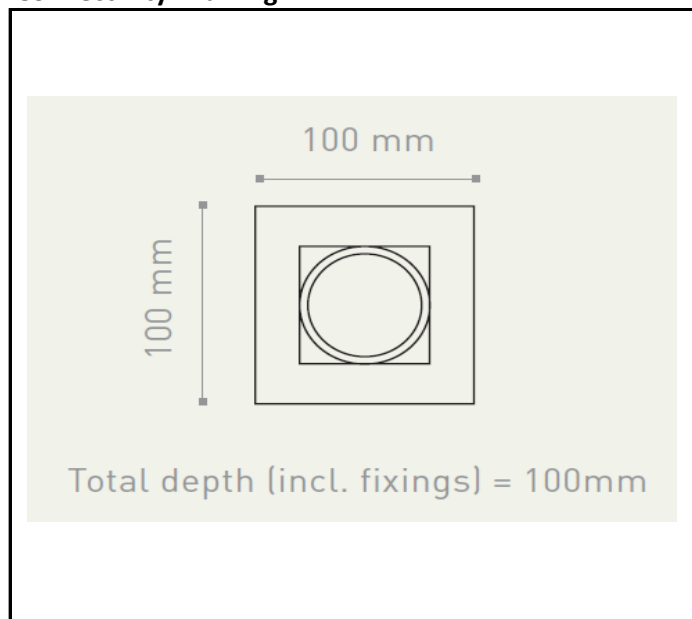

Connectivity Drawing