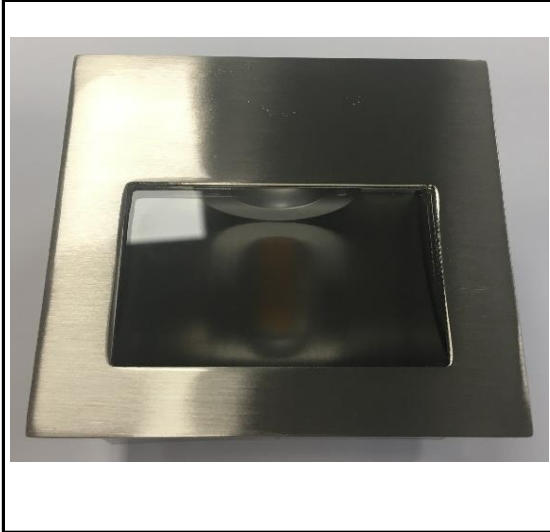

Data Specification Sheet

Product Code

MIA-BN-4K

Description

4W LED Brushed Nickel Square Recessed
Wall Light - Cool White - 240v -
Dimmable

Max Wattage

4W

Product Information

Dimensions Cut Out(mm)

Width: 68mm

Length: 68mm

Depth: 44mm

Dimensions (mm)

Width: 75mm

Length: 75mm

Depth: 48mm

Lamp Included	: Integrated LED
Technology	: COB LED
Voltage	: 220-240V
IP Rating	: IP20
Lumens	: 60lm
Colour Temp	: 4000K
Material	: Brushed Nickel
Class	: Class I