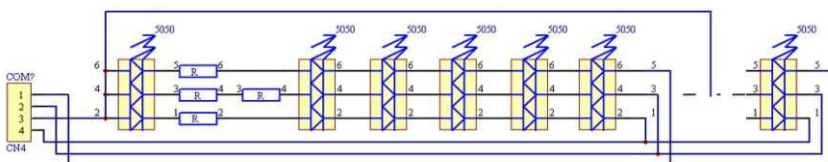

Product for indoor and outdoor architectural linear lighting on a DC24V S-shaped circuit, it can single run up to 20 meters. The LED circuit is completely encapsulated with PVC, and 0.5M as a cutting unit. It can be used to create straight lines on flat and curved surfaces. Easy to install and a robust design for difficult environments. Using accessories to be ordered separately

Dimension

S-shaped FPCB inside

Specification

Model:	NFX-RGB
CRI:	N/A
LED Colour:	RGB (R:620-625nm; G:520-525nm; B:465-470nm)
Luminous angle:	120°
LED Package:	SMD5050
LED Qty:	72 LEDS/M
Luminous flux:	R: 33 lm/M ; G: 120 lm/M; B: 22 lm/M
Operation Voltage:	DC24V Constant Voltage
Power consumption:	Max. 13.5W/M
Operation temp.:	-20°C ~ +45°C
IP level:	IP 65
Cover Material:	PVC
FPCB:	S-Shaped, W=12MM, Rolled copper foil, (20z)
Wire gauge:	22 AWG
Max. Run:	Max.=20M
Control Technology:	PWM
Dimmable:	Yes
Cutting Length	50 CM

NOTE: The colour and wattage is allowed to float with ± 10%

The Circuit Principle Diagram

Features

- * **Max. run on 24V = 20M**
22AWG copper wires inside, it's up to 20 meters run with single power
- * **S-shaped FPCB**
S-shaped PCB used, it's more flexible and twist-resistant.
- * **Cu ng Unit = 50CM**
Each 50cm can cut, user friendly.
- * **Copper wires**
22AWG copper wires inside, better strength and lower resistance.
- * **LED Cover: PVC**
Non-toxic, high-temperature resistant and eco-friendly PVC used, long life-span and safety.

Connection

DC24V

Installation

● Note: It's Side View LED Strip Light.(LED Neon Flex)

Please make sure that even during installation on the predetermined bending direction is never changed.

● Aluminium Mounting clip or channel