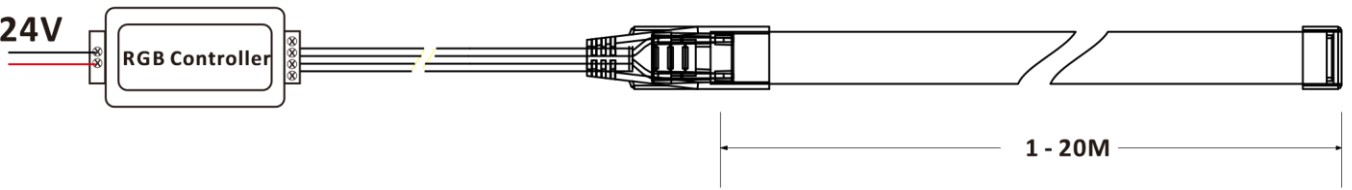

Product for indoor and outdoor architectural linear lighting on a DC24V S-shaped circuit, it can single run up to 20 meters. The LED circuit is completely encapsulated with PVC, and 0.5M as a cutting unit. It can be used to create straight lines on flat and curved surfaces. Easy to install and a robust design for difficult environments. Using accessories to be ordered separately

Dimension

S-shaped FPCB inside

Specification

Model:	NFX-RGB
CRI:	N/A
LED Colour:	RGB (R:620-625nm; G:520-525nm; B:465-470nm)
Luminous angle:	120°
LED Package:	SMD5050
LED Qty:	72 LEDS/M
Luminous flux:	R: 33 lm/M ; G: 120 lm/M; B: 22 lm/M
Operation Voltage:	DC24V Constant Voltage
Power consumption:	Max. 13.5W/M
Operation temp.:	-20°C ~ +45°C
IP level:	IP 65
Cover Material:	PVC
FPCB:	S-Shaped, W=12MM, Rolled copper foil, (20z)
Wire gauge:	22 AWG
Max. Run:	Max.=20M
Control Technology:	PWM
Dimmable:	Yes
Cutting Length	50 CM

NOTE: The colour and wattage is allowed to float with ± 10%

The Circuit Principle Diagram

Features

- * **Max. run on 24V = 20M**
22AWG copper wires inside, it's up to 20 meters run with single power
- * **S-shaped FPCB**
S-shaped PCB used, it's more flexible and twist-resistant.
- * **Cu ng Unit = 50CM**
Each 50cm can cut, user friendly.
- * **Copper wires**
22AWG copper wires inside, better strength and lower resistance.
- * **LED Cover: PVC**
Non-toxic, high-temperature resistant and eco-friendly PVC used, long life-span and safety.

Connection

DC24V

Installation

● Note: It's Side View LED Strip Light.(LED Neon Flex)

Please make sure that even during installation on the predetermined bending direction is never changed.

● Aluminium Mounting clip or channel