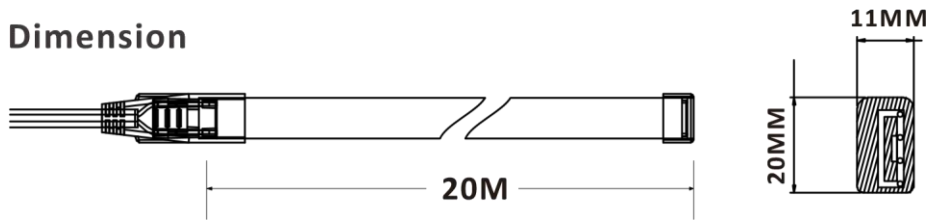

Product for indoor and outdoor architectural linear lighting on a DC24V S-shaped circuit, it can single run up to 20 meters. The LED circuit is completely encapsulated with PVC, and 0.5M as a cutting unit. It can be used to create straight lines on flat and curved surfaces. Easy to install and a robust design for difficult environments. Using accessories to be ordered separately

Dimension

S-shaped FPCB inside

Specification

Model:	NFX-RGB
CRI:	N/A
LED Colour:	RGB (R:620-625nm; G:520-525nm; B:465-470nm)
Luminous angle:	120°
LED Package:	SMD5050
LED Qty:	72 LEDS/M
Luminous flux:	R: 33 lm/M ; G: 120 lm/M; B: 22 lm/M
Operation Voltage:	DC24V Constant Voltage
Power consumption:	Max. 13.5W/M
Operation temp.:	-20°C ~ +45°C
IP level:	IP 65
Cover Material:	PVC
FPCB:	S-Shaped, W=12MM, Rolled copper foil, (20z)
Wire gauge:	22 AWG
Max. Run:	Max.=20M
Control Technology:	PWM
Dimmable:	Yes
Cutting Length	50 CM

NOTE: The colour and wattage is allowed to float with ± 10%

The Circuit Principle Diagram

Features

- * **Max. run on 24V = 20M**
22AWG copper wires inside, it's up to 20 meters run with single power
- * **S-shaped FPCB**
S-shaped PCB used, it's more flexible and twist-resistant.
- * **Cu ng Unit = 50CM**
Each 50cm can cut, user friendly.
- * **Copper wires**
22AWG copper wires inside, better strength and lower resistance.
- * **LED Cover: PVC**
Non-toxic, high-temperature resistant and eco-friendly PVC used, long life-span and safety.

Connection

DC24V

Installation

● Note: It's Side View LED Strip Light.(LED Neon Flex)

Please make sure that even during installation on the predetermined bending direction is never changed.

● Aluminium Mounting clip or channel