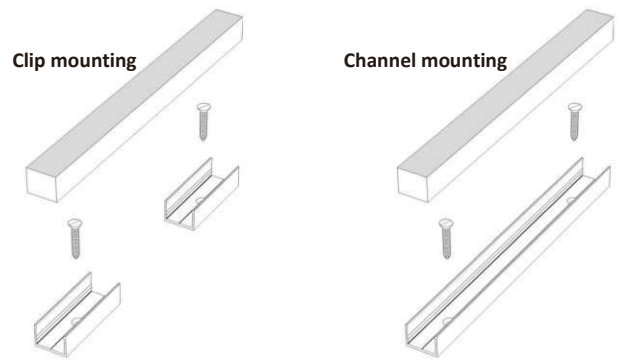

Product for indoor and outdoor architectural linear lighting on a DC24V S-shaped circuit, it can single run up to 20 meters. The LED circuit is completely encapsulated with PVC, and 0.5M as a cutting unit. It can be used to create straight lines on flat and curved surfaces. Easy to install and a robust design for difficult environments. Using accessories to be ordered separately

NOTE: The colour and wattage is allowed to float with ± 10%

The Circuit Principle Diagram

Features

- * **Max. run on 24V = 20M**
22AWG copper wires inside, it's up to 20 meters run with single power
- * **S-shaped FPCB**
S-shaped PCB used, it's more flexible and twist-resistant.
- * **Cu ng Unit = 50CM**
Each 50cm can cut, user friendly.
- * **Copper wires**
22AWG copper wires inside, better strength and lower resistance.
- * **LED Cover: PVC**
Non-toxic, high-temperature resistant and eco-friendly PVC used, long life-span and safety.

Connection

DC24V

Installation

● Note: It's Side View LED Strip Light.(LED Neon Flex)

Please make sure that even during installation on the predetermined bending direction is never changed.

● Aluminium Mounting clip or channel

Mount Aluminium clip or channel to desired surface using screws, once they are mounted, firmly press LED neon flex into the clip or channel, pressing one end to the other.

Application

- Architectural outline and stage lighting
- Marine lighting
- Under and over cabinet
- Stairway and aisle lighting
- Cove lighting
- Emergency lighting